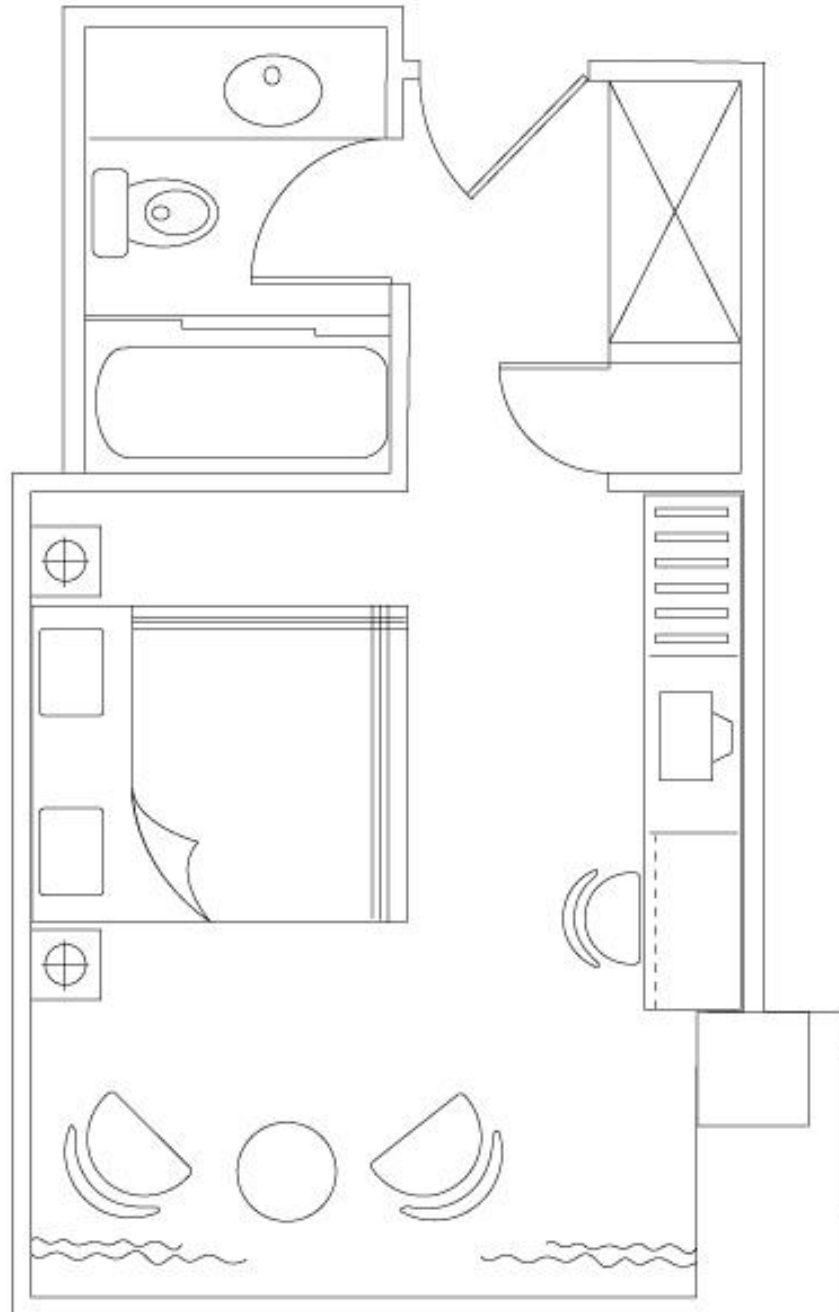

# SUPERIOR ROOM

## Superior Room

- 219 units • 27 Sq.m
- Superior rooms are equipped with King & twin bed. Rooms are available from 9th-29th Floor. *(All Floors)*